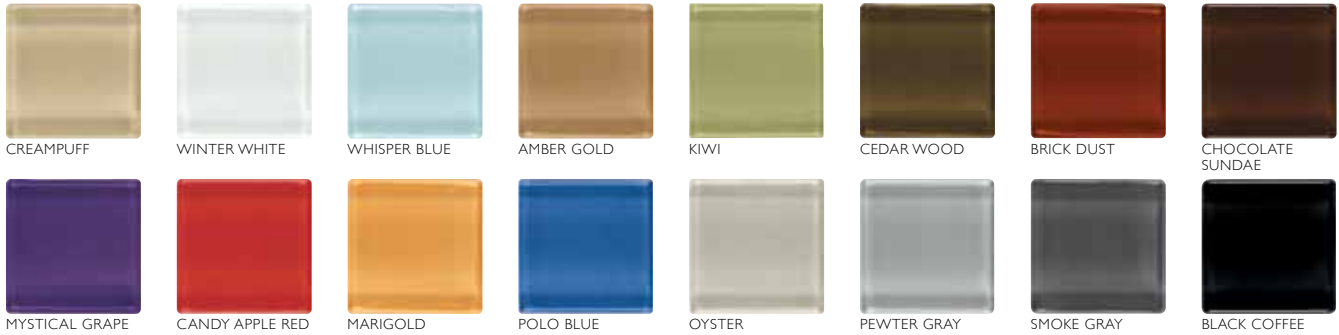

FACT SHEET

ISIS™ GLASS MOSAIC

- Endless possibilities with this stylish glass mosaic collection
- Large selection of sixteen vibrant colors and six coordinating blends
- Use them as borders, decorative accents, or field tile to finish off any room

COLORS

SOLIDS

BLENDS

SIZES

1 x 1 Mosaic (Mesh-mounted on 12 x 12 sheet)

TRIM

No trim available

APPLICATIONS