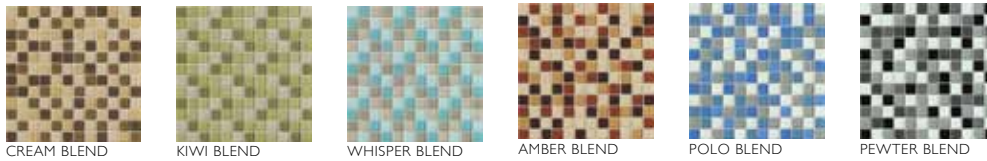

FACT SHEET

ISIS™ GLASS MOSAIC

- Endless possibilities with this stylish glass mosaic collection
- Large selection of sixteen vibrant colors and six coordinating blends
- Use them as borders, decorative accents, or field tile to finish off any room

COLORS

SOLIDS

BLENDS

SIZES

1 x 1 Mosaic (Mesh-mounted on 12 x 12 sheet)

TRIM

No trim available

APPLICATIONS